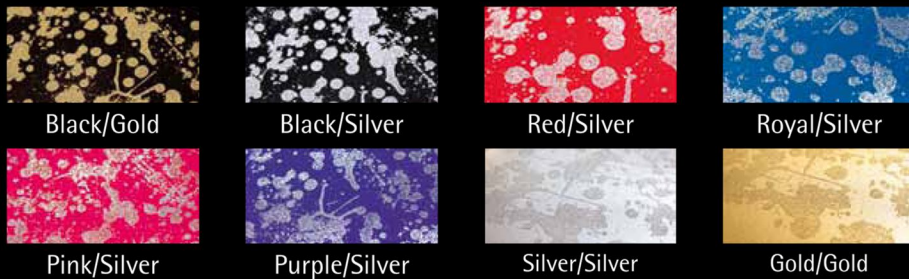

## Plotfoil Scratch

## Plotfoil Stone

At first glance a regular textile, on second a bright shining piece of lifestyle!

Seen in full daylight, caught by the headlights of a passing car or admired in the darkness of your favourite club, reflectra® always delivers a stunning performance. Find out how your product develops star-qualities: on a flashlight photo, in the sun or through artificial lights...

## Plotfoil Star

Despite every effort to accurately duplicate each colour when scanned to our website, actual colours may vary slightly. This is due to monitor and/or video card differences, subtle variations in colour and surface texture may not be fully revealed.

Everything is possible! From simple colour combinations and retro prints with flash effect, to embellishments with rhinestones, flock and glitter, multi-color-designs...