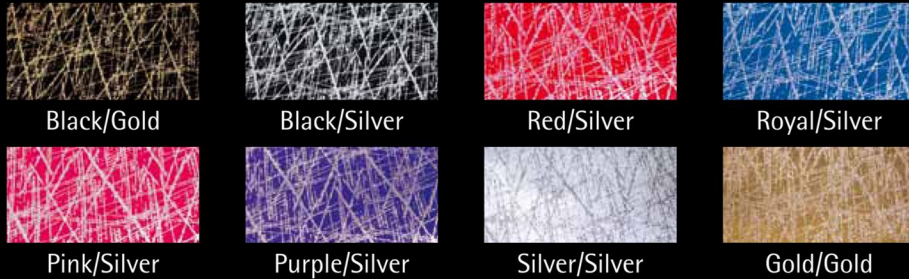

## Plotfoil Scratch

## Plotfoil Stone

At first glance a regular textile, on second a bright shining piece of lifestyle!

Seen in full daylight, caught by the headlights of a passing car or admired in the darkness of your favourite club, reflectra® always delivers a stunning performance. Find out how your product develops star-qualities: on a flashlight photo, in the sun or through artificial lights...

## Plotfoil Star

Despite every effort to accurately duplicate each colour when scanned to our website, actual colours may vary slightly. This is due to monitor and/or video card differences, subtle variations in colour and surface texture may not be fully revealed.

Everything is possible! From simple colour combinations and retro prints with flash effect, to embellishments with rhinestones, flock and glitter, multi-color-designs...